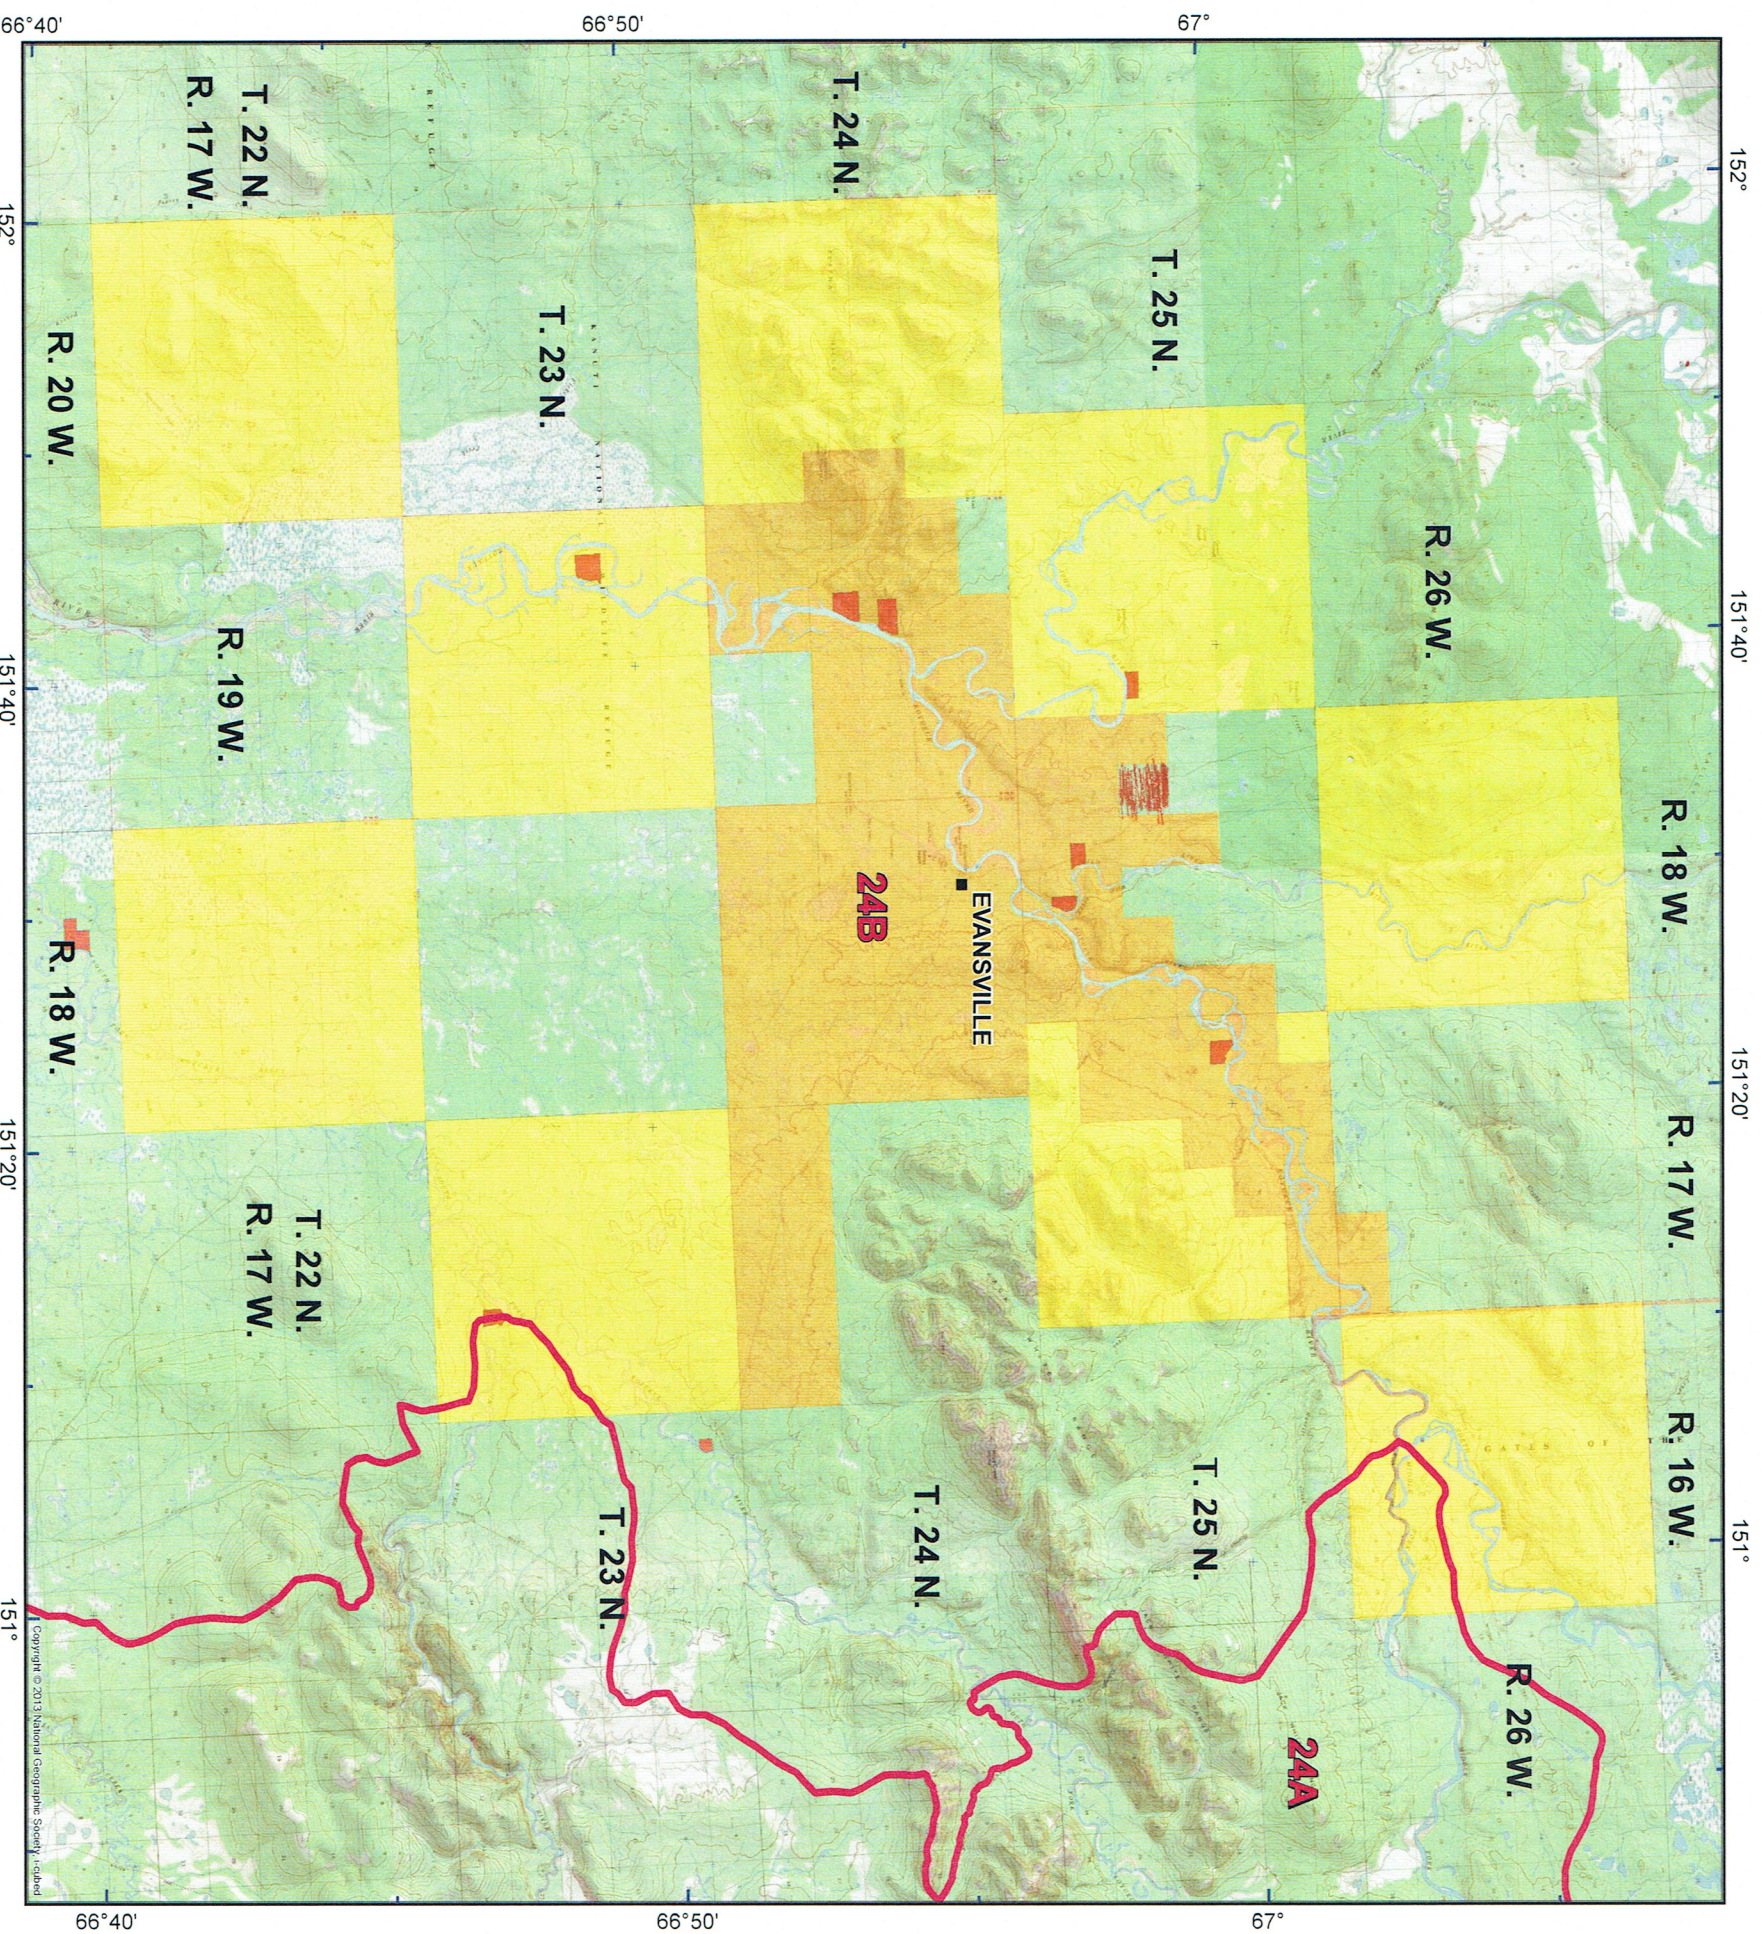

# Index Map

## EXPLANATION

- Evansville Corp. Surface, Doyon Subsurface
- Doyon Surface and Subsurface
- Alaska Native Allotments
- Game Management Unit

# EVANSVILLE, ALASKA

Fairbanks Meridian  
Betles and Wiseman Quadrangles

While Doyon Limited strives to make the information on this map as accurate as possible, because it compiles information from other sources, it cannot guaranty the accuracy or completeness of the contents and expressly disclaims liability for errors and omissions in the contents of this map.